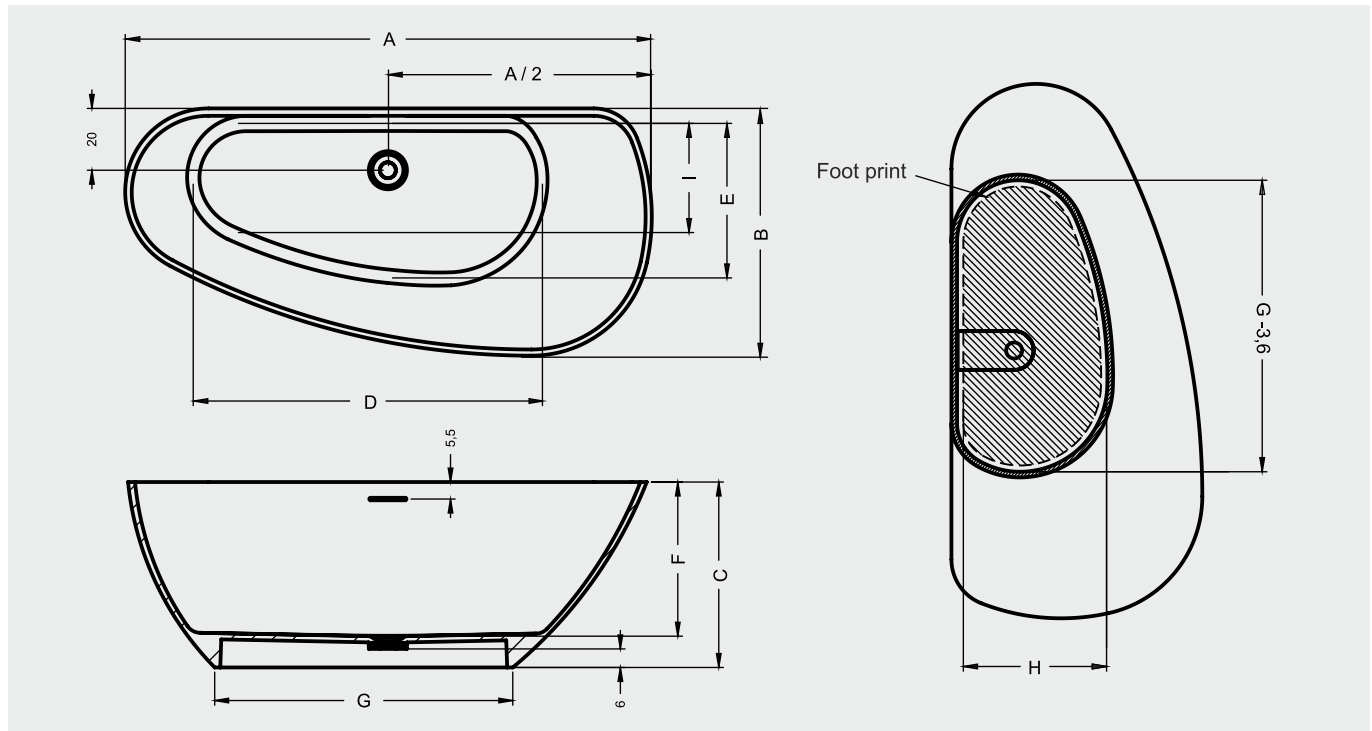

GRANADA

This asymmetrically designed matt white freestanding solid surface bathtub comes in two sizes, the smaller version being available in both a left and a right version. The design is aimed at combining a perfect reclining shape with beautiful lines that give the bathtub a rich look. In the bottom is a pop-up in the same color as the bath itself. The outside of the bath can be sprayed in a Sikkens or standard RAL color. A special, flexible headrest has been designed for this bathtub, which provides pleasant support when lying in it.

Article nr.	Volume* (ltr)	Weight (kg)	A (cm)	B (cm)	C (cm)	D (cm)	E (cm)	F (cm)	G (cm)	H (cm)	I (cm)
B120001105 (L)	274	125	170	80	60	113	50	50	96,5	46	35
B121001105 (R)	274	125	170	80	60	113	50	50	96,5	46	35
B122001105 (L)	337	153	190	90	60	121	62	50	97	58	43

* The contents of the baths are measured including the (average) volume of one person.

Included

208902
pop-up with white cover

207709
Solid maintenance set

208915
siphon for free standing bathtub

Optional to purchase