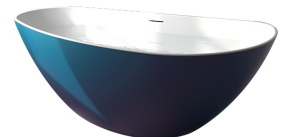

GRANADA

This asymmetrically designed matt white freestanding solid surface bathtub comes in two sizes, the smaller version being available in both a left and a right version. The design is aimed at combining a perfect reclining shape with beautiful lines that give the bathtub a rich look. In the bottom is a pop-up in the same color as the bath itself. The outside of the bath can be sprayed in a Sikkens or standard RAL color. A special, flexible headrest has been designed for this bathtub, which provides pleasant support when lying in it.

* The contents of the baths are measured including the (average) volume of one person.

Included

208902
pop-up with white cover

207709
Solid maintenance set

208915
siphon for free standing bathtub

Optional to purchase

Colour Sikkens

207041
Headrest

208700
Black cover for pop-up

207018
Moving straps

208891
Flexible pipe

Data is subject to changes and/or errors